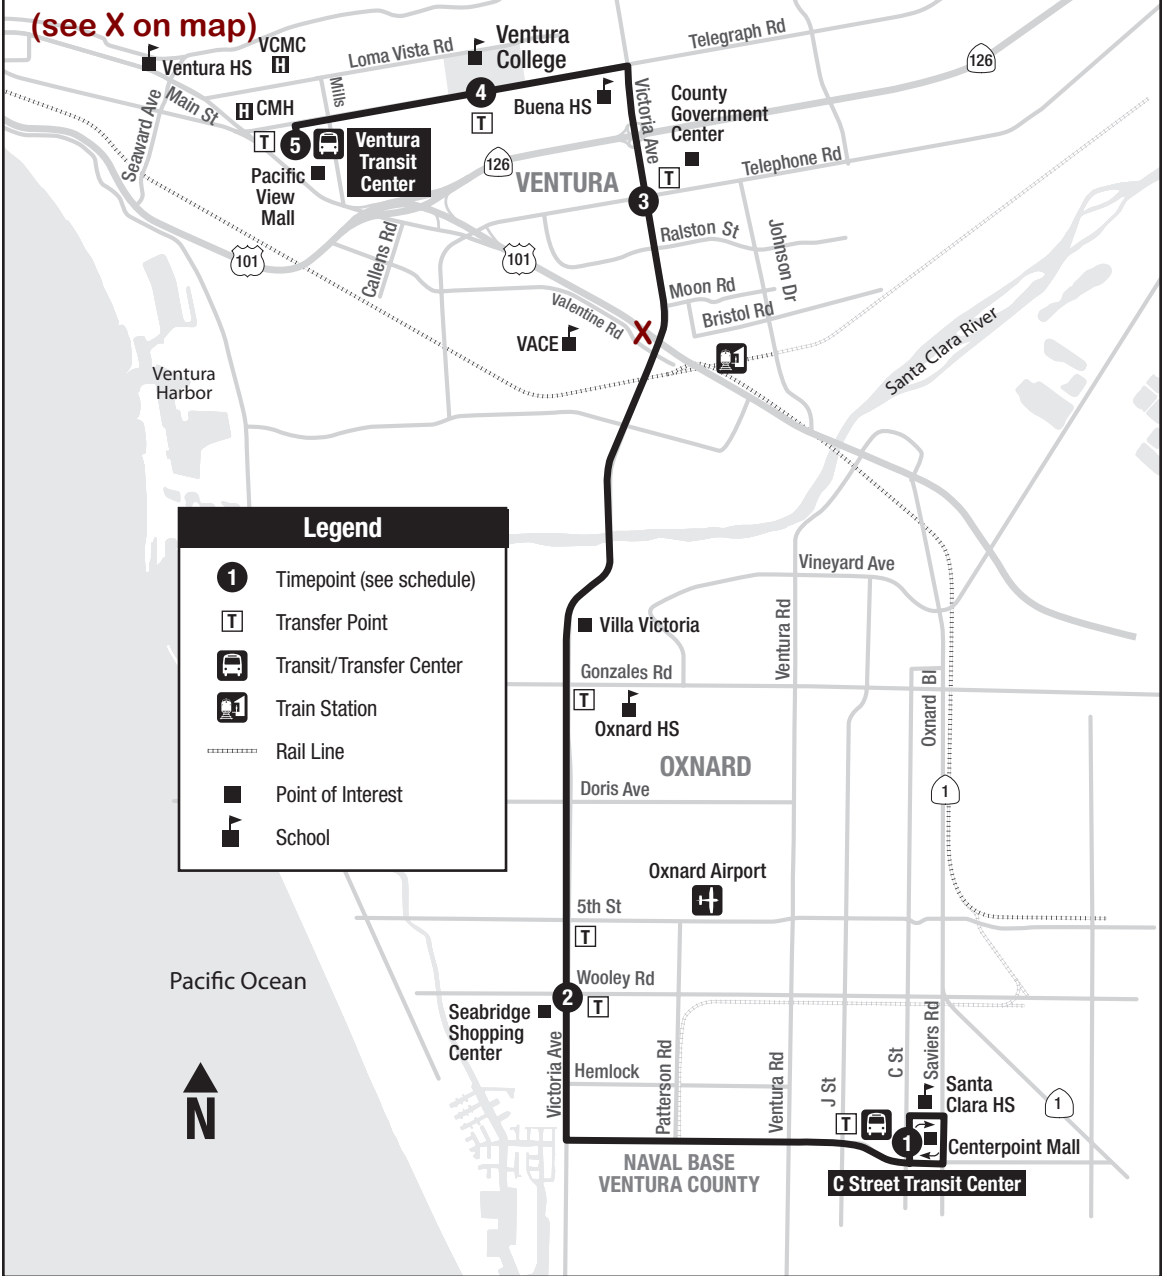

21 PACIFIC VIEW MALL - VICTORIA - C ST TRANSFER CTR

A People's Choice Inc.

5755 Valentine Road, Suite 303, Ventura, CA

(see X on map)

Legend

- Timepoint (see schedule)
- Transfer Point
- Transit/Transfer Center
- Train Station
- Rail Line
- Point of Interest
- School

ROUTE 21